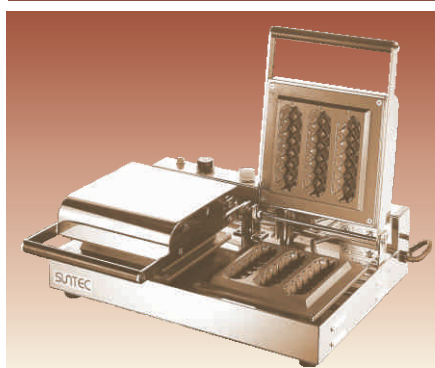

All 8 models which can be chosen depend to the store.

Chelky

●Ring Type ●Bar Type

A Chelky is baked crispy Danish pastry dough.
Can wake various menus, like pour chocolate, twist dough or sandwiches etc.

Chelky Soft Type

Soft Chelky can be made original menus easily by decoration because of soft feeling.

- ●It's baked up 4~14 pieces in 3~4 minutes at one time
- ●The compact designed product doesn't occupy a space.

※ There is also single type CA-100.

※ There is also single type CA-300.

※ There is also single type BA-100.

※ There is also single type BA-300.

■ Specifications

Ring Type	Power	Measurements	Pieces	Price
CA-100 Single Type	110/220V 910/1090W	255W×445D×180Hmm	4Pieces	¥145,000
CA-200 Double Type	110/220V 1820/2180W	510W×465D×200Hmm	8Pieces	¥265,000
CA-300 Single Type	110/220V 1820W	330W×505D×215Hmm	5Pieces	¥220,000
CA-400 Double Type	220V 3640W	640W×505D×215Hmm	10Pieces	¥397,000

●Baked Piece Sizes:a Diameter 84mm×Thickness28mm

Bar Type	Power	Measurements	Pieces	Price
BA-100 Single Type	110/220V 910/1090W	255W×445D×180Hmm	4Pieces	¥145,000
BA-200 Double Type	110/220V 1820/2180W	510W×465D×200Hmm	8Pieces	¥265,000
BA-300 Single Type	110/220V 1820W	330W×505D×215Hmm	5Pieces	¥220,000
BA-400 Double Type	220V 3640W	640W×505D×215Hmm	10Pieces	¥397,000

●Baked Piece Sizes:a Diameter 30mm×Length 28mm

Cheese Dog

1. ●A Cheese Dog of 3~6 pieces is baked up in 4~5 minutes.
   - ●The compact design product don't occupy.
2. It's delicious put custard cream, bean paste, jam and sausage besides cheese.

Cheese Dog	Power	Measurements	Pieces	Price
CD-3	110/220V 910/1090W	255W×445D×180Hmm	3Pieces	¥145,000
CD-6	110/220V 1820/2180W	510W×445D×180Hmm	6Pieces	¥245,000

CD-6

●Baked Piece Sizes:a Diameter 44mm×Length 150mm

SUNTEC CO., LTD.