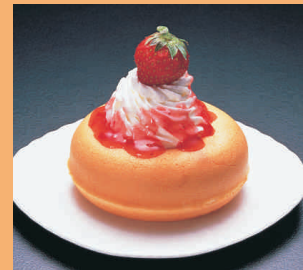

This danish pastry is new texture, it's Not a bread, Not a doughnut.

●Chelky
Bar Type

●Chelky
Ring Type

BA-400

CA-400

Cheese Dog

Melted cheese is so good!

CD-6

All 8 models which can be chosen depend to the store.

Chelky

●Ring Type ●Bar Type

A Chelky is baked crispy Danish pastry dough.
Can wake various menus, like pour chocolate, twist dough or sandwiches etc.

Chelky Soft Type

Soft Chelky can be made original menus easily by decoration because of soft feeling.

- It's baked up 4~14 pieces in 3~4 minutes at one time
- The compact designed product doesn't occupy a space.