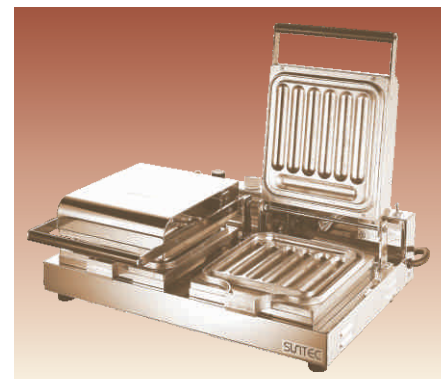

All 8 models which can be chosen depend to the store.

Chelky

●Ring Type ●Bar Type

A Chelky is baked crispy Danish pastry dough.
Can wake various menus, like pour chocolate, twist dough or sandwiches etc.

CA-200 Ring Type

※ There is also single type CA-100.

CA-400 Ring Type

※ There is also single type CA-300.

BA-200 Bar Type

※ There is also single type BA-100.

BA-400 Bar Type

※ There is also single type BA-300.