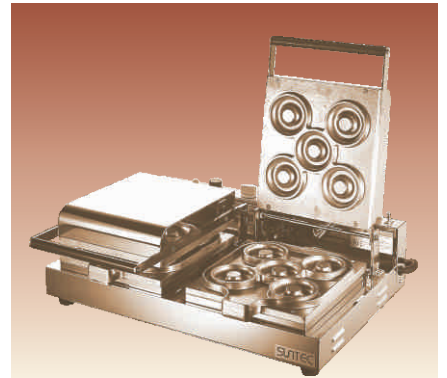

All 8 models which can be chosen depend to the store.

Chelky

●Ring Type ●Bar Type

A Chelky is baked crispy Danish pastry dough.
Can wake various menus, like pour chocolate, twist dough or sandwiches etc.

Chelky Soft Type

Soft Chelky can be made original menus easily by decoration because of soft feeling.

- It's baked up 4~14 pieces in 3~4 minutes at one time
- The compact designed product doesn't occupy a space.

CA-200 Ring Type

※ There is also single type CA-100.

CA-400 Ring Type

※ There is also single type CA-300.

BA-200 Bar Type

※ There is also single type BA-100.

BA-400 Bar Type

※ There is also single type BA-300.