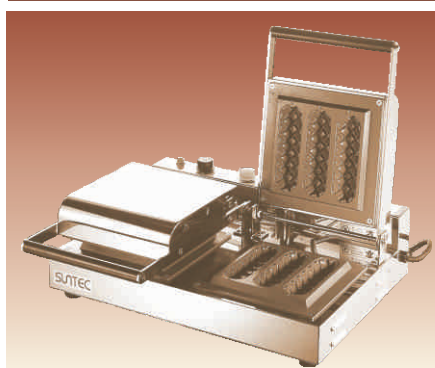

All 8 models which can be chosen depend to the store.

Chelky

●Ring Type ●Bar Type

A Chelky is baked crispy Danish pastry dough.
Can wake various menus, like pour chocolate, twist dough or sandwiches etc.

Chelky Soft Type

Soft Chelky can be made original menus easily by decoration because of soft feeling.

- ●It's baked up 4~14 pieces in 3~4 minutes at one time
- ●The compact designed product doesn't occupy a space.

※ There is also single type CA-100.

※ There is also single type CA-300.

※ There is also single type BA-100.

※ There is also single type BA-300.

■ Specifications

Ring Type	Power	Measurements	Pieces	Price
CA-100 Single Type	AC 100V : 750W	255W×445D×180Hmm	4Pieces	¥145,000
CA-200 Double Type	AC100V : 1500W	510W×465D×200Hmm	8Pieces	¥265,000
CA-300 Single Type	AC100V : 1500W	330W×505D×215Hmm	5Pieces	¥220,000
CA-400 Double Type	AC200V : 3000W	640W×505D×215Hmm	10Pieces	¥397,000

●Baked Piece Sizes:a Diameter 84mm×Thickness28mm

Bar Type	Power	Measurements	Pieces	Price
BA-100 Single Type	AC 100V : 750W	255W×445D×180Hmm	4Pieces	¥145,000
BA-200 Double Type	AC100V : 1500W	510W×465D×200Hmm	8Pieces	¥265,000
BA-300 Single Type	AC100V : 1500W	330W×505D×215Hmm	5Pieces	¥220,000
BA-400 Double Type	AC200V : 3000W	640W×505D×215Hmm	10Pieces	¥397,000

●Baked Piece Sizes:a Diameter 30mm×Length 28mm

Cheese Dog

1. ●A Cheese Dog of 3~6 pieces is baked up in 4~5 minutes.
   - ●The compact design product don't occupy.
2. It's delicious put custard cream, bean paste, jam and sausage besides cheese.

Cheese Dog	Power	Measurements	Pieces	Price
CD-3	AC100V : 750W	255W×445D×180Hmm	3Pieces	¥145,000
CD-6	AC100V : 1500W	510W×445D×180Hmm	6Pieces	¥245,000

CD-6

●Baked Piece Sizes:a Diameter 44mm×Length 150mm

SUNTEC CO., LTD.

2-8-12 Mukojima, Sumida-ku, Tokyo
131-0022 Japan