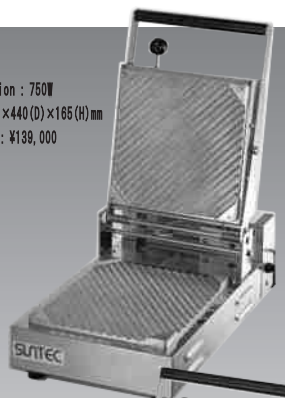

SUNTEC

Panini, Hot-Sand & Press-Sand

Popular bread menu is the one of raising the customer unit price and profit performance.

Panini Cooker

Big Hot Sand

Hot Snacker

Press-Sand Maker

Hot Sandwich, Bread Menu can be made easily and speedy by press machine.

■PC-10
 Power : 100V
 Electricity Consumption : 750W
 Measurements : 255(W)×440(D)×165(H)mm
 Suggested list Price : ¥139,000

Press-Sand Maker

It's baked all kinds and shapes of breads both side at the same time speedy. It's suitable for hot sandwich open-sandwich, and any other variety hot sandwich menu.